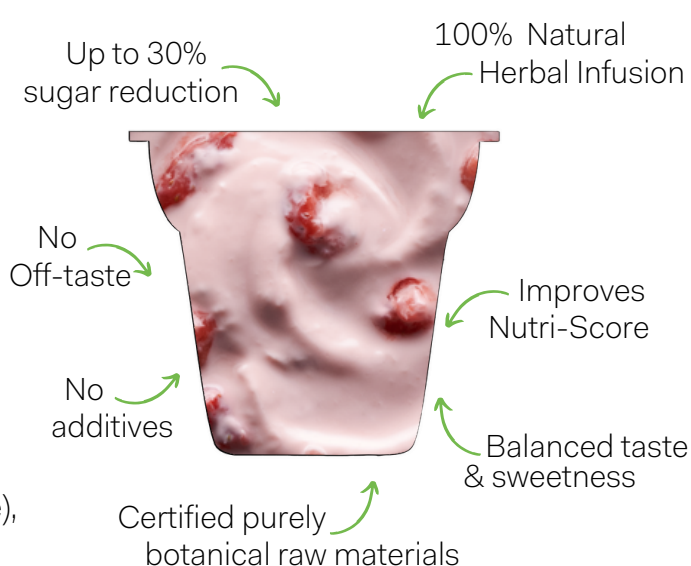

Herbal Infusion for Sugar Reduction

... naturally tasty!

In cooperation with MartinBauer

Sugar Reduction by Herbal Infusion

Reducing sugar without compromising taste and mouthfeel is an enormous growth opportunity. Consumers are looking for "better alternatives" without having to compromise. Discover our portfolio!

Unique Product Benefits:

- Sugar reduction via all natural Herbal Infusion powder
- Up to 30% sugar reduction with similar sweetness profile
- Zero Off-Taste - balanced sweetness perception
- Dried Herbal Infusion from botanical mix, e. g. sweet leaves, blackberry leaves, lemongrass or orange peels
- Clean Labelling as "Dried Herbal Infusion"
- Also available as a UHT variant
- For Dairy & Plant Based: Yogurt (spoonable / drinkable), Curd, Cream Cheese, Mixed Drinks, Sweet Drinks, Ice Cream and other

VALUES OF ZENTIS-PREPARATION

Preparation	Sample	Content	Dosage	White Base	Added Sugar
Mango Clean Standard	884437	25.5% Fruit	30%	Yogurt	Yes
Mango Clean Herbal Infusion	886643	25.5% Fruit	30%	Yogurt	No
Strawberry-Date No FMP - no added sugar	890942	18.5% Fruit	20%	Yogurt	No
Strawberry-Date No FMP - no added sugar	890943	18.5% Fruit	20%	Yogurt	No
Strawberry-Date with Dried Herbal Infusion	890944	18.5% Fruit	20%	Yogurt	No